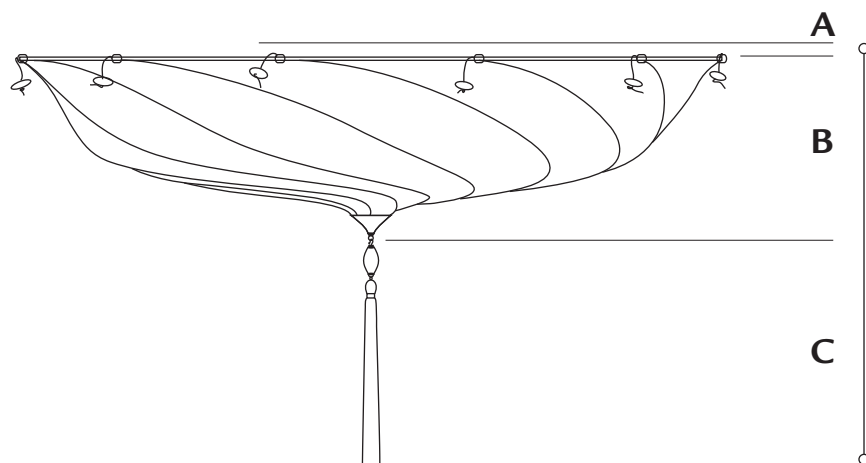

## SCUDO SARACENO FORTVNY®

silk . large size  $\varnothing$  30 7/8 in. (cm 78,5)

**art. 079 SA - 2**

**A. ceiling attachment** ..... 1 3/4 in. (cm 4,5)

**C. shade** ..... 8 in. (cm 20,5)  
(metal tip included)

**D. tassel** ..... 9 7/8 in. (cm 25)

**standard overall height** ..... 19 3/4 in. (cm 50)

**weight** ..... lb.5 oz.8 (2,5 kg)

**suggested wattage** ..... LED - 3 x MAX 10W

**voltage** 110/120V: E12 socket . 220/240V: E14 socket