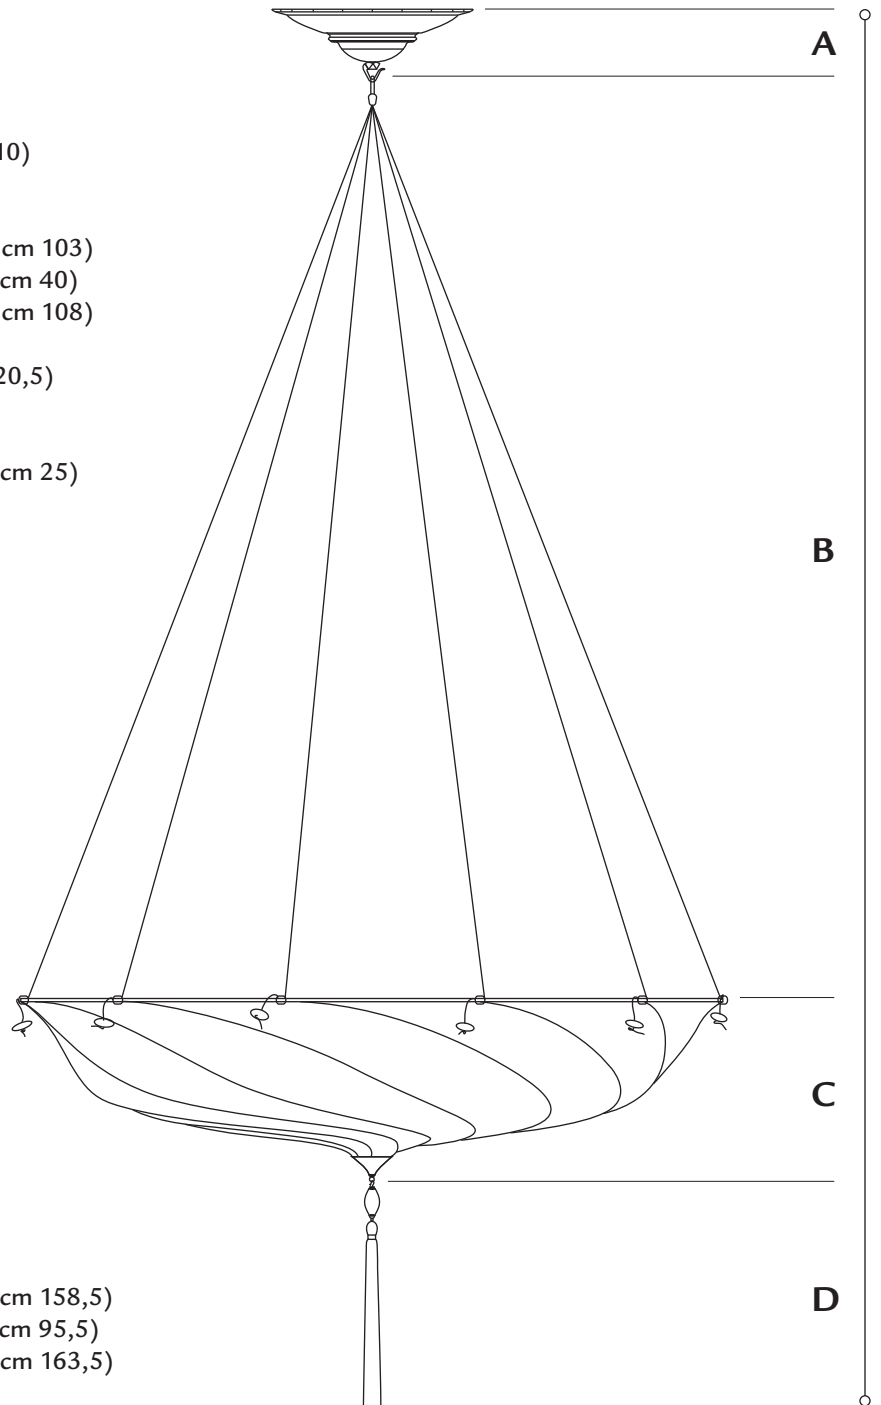

## SCUDO SARACENO FORTVNY®

silk . large size ø 30 7/8 in. (cm 78,5)

art. 079 SA

- A. ceiling attachment** ..... 4 in. (cm 10)  
(hook included)
- B. string's standard length** ..... 40 1/2 in. (cm 103)  
**minimum** ..... 15 3/4 in. (cm 40)  
**maximum** ..... 42 1/2 in. (cm 108)
- C. shade** ..... 8 in. (cm 20,5)  
(metal tip included)
- D. tassel** ..... 9 7/8 in. (cm 25)

- standard overall height** ..... 62 3/8 in. (cm 158,5)
- minimum** ..... 37 5/8 in. (cm 95,5)
- maximum** ..... 64 3/8 in. (cm 163,5)

weight ..... lb.4 oz.7 (2 kg)

suggested wattage ..... LED - 1 x MAX 15W

## SCUDO SARACENO FORTVNY®

silk . large size  $\varnothing$  30 7/8 in. (cm 78,5)

**art. 079 SA - 2**

**A. ceiling attachment** ..... 1 3/4 in. (cm 4,5)

**C. shade** ..... 8 in. (cm 20,5)  
(metal tip included)

**D. tassel** ..... 9 7/8 in. (cm 25)

**standard overall height** ..... 19 3/4 in. (cm 50)

**weight** ..... lb.5 oz.8 (2,5 kg)

**suggested wattage** ..... LED - 3 x MAX 10W

**voltage** 110/120V: E12 socket . 220/240V: E14 socket